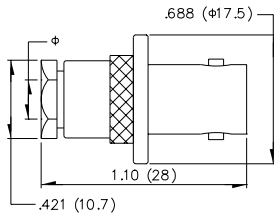

BNC FEMALE PANEL CLAMP