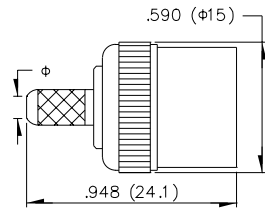

MB01F

BNC MALE CRIMP ON IF TYPE