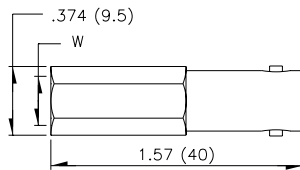

BNC FEMALE TWIST ON