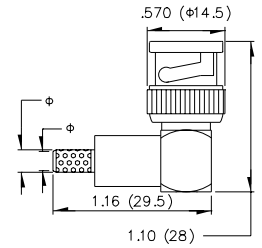

MB05

RG58/U RG59/U RG6/U

BNC MALE RIGHT ANGLE CRIMP TYPE