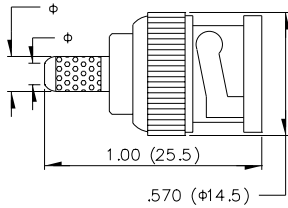

BNC Series

MB01

RG58/U RG59/U RG6/U RG213/U

BNC MALE CRIMP