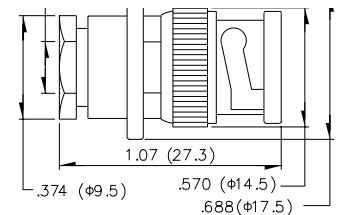

MB09

RG58/U RG59/U RG6/U

BNC MALE CLAMP PANEL

North and South America:

Methode Electronics, Inc. Connector Products

1700 Hicks Road • Rolling Meadows, IL 60008 USA

847-392-3500 • Toll Free: 800-323-6864 • Fax: 847-392-9404

Email: info@methode.com • Web: www.methode.com/connector/index.html

Europe:

Methode Electronics Ireland, Ltd.

11 Annacotty Business Park • Limerick, Ireland

353 61 330013 • Fax: 353 61 330803

Email: info@methode.ie • Web: ireland.methode.com/main.html

Far East:

Methode Electronics Far East, Pte. Ltd.

1 Tuas Lane, Jurong Town • Singapore 638610

65-68615444 • Fax: 65-68614777

Email: sales@methode.com.sg • Web: www.methode.com/mefe/index.html