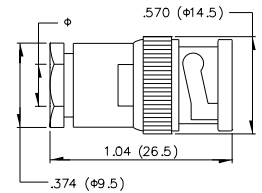

MB06

RG58/U RG59/U RG6/U.5C

BNC MALE CLAMP