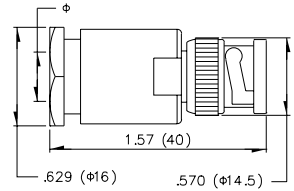

MB07

RG58/U RG59/U RG213/U

BNC MALE CLAMP