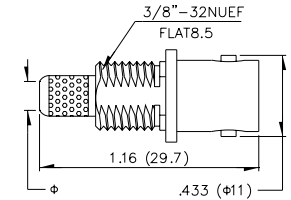

MB22R

RG58/U RG59/U RG6/U RG174/U

BNC FEMALE BULKHEAD CRIMP