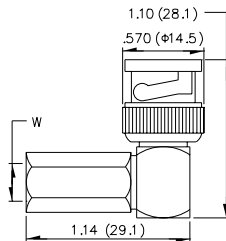

MB11

RG58/U RG59/U RG6/U

BNC MALE RIGHT ANGLE TWIST ON