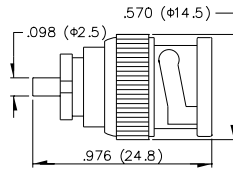

MB18

BNC MALE MOLDED