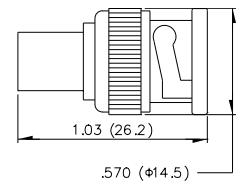

MB17

500HM 750HM 930HM

BNC MALE TERMINATOR 1/4W