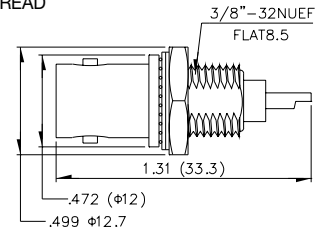

BNC FEMALE BULKHEAD, LONG THREAD

MB29

RG58/U RG59/U RG6/U