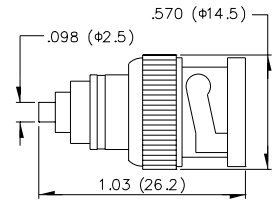

MB15M

BNC MALE MOLDED