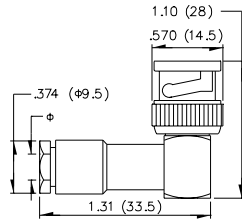

BNC Series

MB10

RG58/U RG59/U RG6/U

BNC MALE RIGHT ANGLE CLAMP