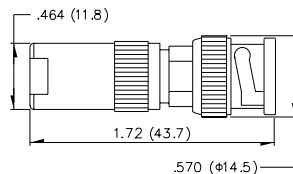

MB14

RG6/U

BNC MALE CLAMP LOCK TYPE