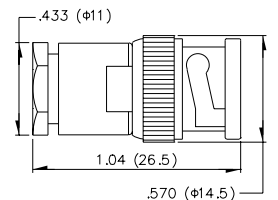

MB08

RG58/U RG59/U RG6/U

BNC MALE CLAMP