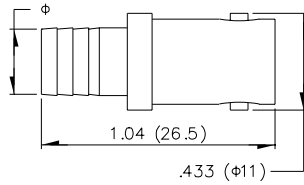

BNC Series

MB36

RG58/U RG59/U RG6/U

BNC FEMALE QUICK CRIMP