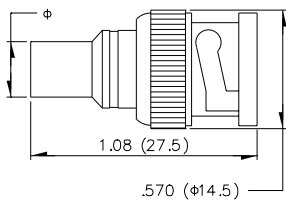

MB03

RG58/U RG59/U RG6/U RG174/U

BNC MALE MOLDED & CRIMP (OD: 9.5 M/M.)