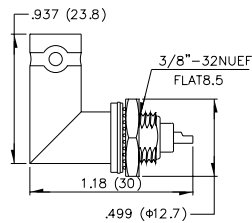

MB41

BNC RIGHT ANGLE FEMALE BULKHEAD