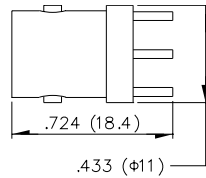

MB38

BNC FEMALE PC BOARD MOUNT