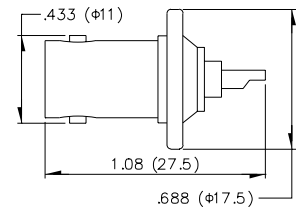

MB33

BNC FEMALE CHASSIS MOUNT

MB30

RG58/U RG59/U RG6/U