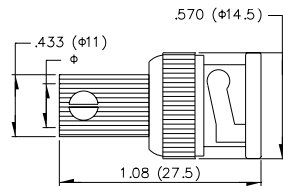

MB12S

BNC MALE RAPID CONNECT