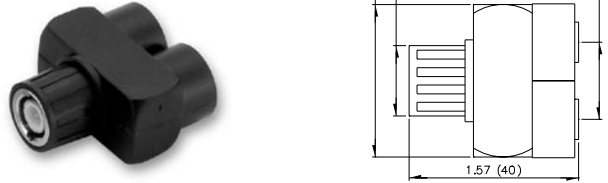

MB77S

BNC MALE TO BNC DOUBLE FEMALE